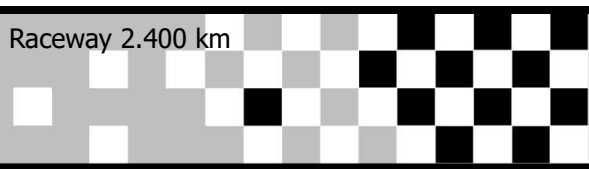

2018 NEW ZEALAND SUPERBIKE CHAMPIONSHIP

2018 NZSBK - Round 2 - Levels

2018 NZSBK - Round 2 - Levels

Levels International Raceway 2.400 km

Date & Time	Group	Name	Type
13/01/2018			
09:00	Superlite/Pro Twins/Superlite B	Superlite/Pro Twins/Superlite B - Practice [Q]	Qualifying
09:15	125 GP	125 GP - Practice	Qualifying
09:30	Gixxer Cup 150	Gixxer Cup 150 - Practice	Qualifying
09:45	Supersport 600/Supersport 600B	Supersport 600/Supersport 600B - Practice	Qualifying
10:10	Supersport 300 & 250 Production	Supersport 300 & 250 Production - Practice	Qualifying
10:25	Superbike/Formula One	Superbike/Formula One - Practice	Qualifying
10:50	Sidecars	Sidecars - Practice	Qualifying
11:05	Superlite/Pro Twins/Superlite B	Superlite/Pro Twins/Superlite B - Qualifying	Qualifying
11:20	125 GP	125 GP - Qualifying	Qualifying
11:35	Gixxer Cup 150	Gixxer Cup 150 - Qualifying	Qualifying
11:50	Supersport 600/Supersport 600B	Supersport 600/Supersport 600B - Qualifying	Qualifying
12:15	Supersport 300 & 250 Production	Supersport 300 & 250 Production - Qualifying	Qualifying
12:30	Superbike/Formula One	Superbike/Formula One - Qualifying	Qualifying
12:55	Sidecars	Sidecars - Qualifying	Qualifying
13:45	Supersport 600/Supersport 600B	Supersport 600/Supersport 600B - Race 1 [R]	Race
14:10	Supersport 300 & 250 Production	Supersport 300 & 250 Production - Race 1	Race
14:30	Superbike/Formula One	Superbike/Formula One - Race 1	Race
14:50	Sidecars	Sidecars - Race 1	Race
15:15	Superlite/Pro Twins/Superlite B	Superlite/Pro Twins/Superlite B - Race 1	Race
15:35	125 GP	125 GP - Race 1	Race
15:55	Gixxer Cup 150	Gixxer Cup 150 - Race 1	Race
14/01/2018			
09:00	Scrub In	650 Pro Twin / Superlite / 125 GP / Superlite B	Practice
09:10	Scrub In	Supersport 300/250 Production/Gixxer Cup	Practice
09:20	Scrub In	Superbike / Supersport	Practice
09:30	Scrub In	Sidecars	Practice
09:40	Superlite/Pro Twins/Superlite B	Superlite/Pro Twins/Superlite B - Race 2	Race
10:00	125 GP	125 GP - Race 2	Race